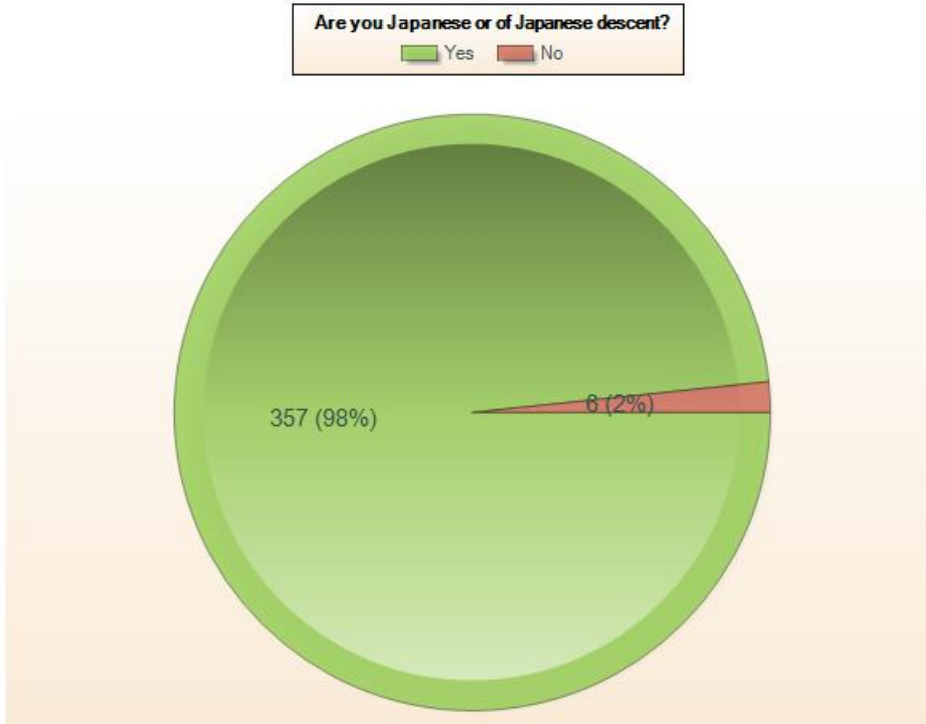

DISCOVER NIKKEI SURVEY: DEMOGRAPHICS

English Survey Respondents:

Japanese descent: (363 respondents)

Mixed Japanese descent: (358 respondents)

Sex/Gender: (360 respondents)

Age: (361 respondents)

Generation: (357 respondents)

**Sample answers from the “other” category included: 1) different generations on mother and father’s side (i.e. yonsei on my mother’s and sansei on my father’s side) 2) Shin Nisei 3) Kibei 4) Hapa

Education Level: (359 respondents)

Number of Times to Japan: (363 respondents)

Reasons Traveled to Japan:

**Sample answers from the “other” category included: 1) Visit Family 2) Student Exchange Program 3) Military 4) Sports 5) as a missionary