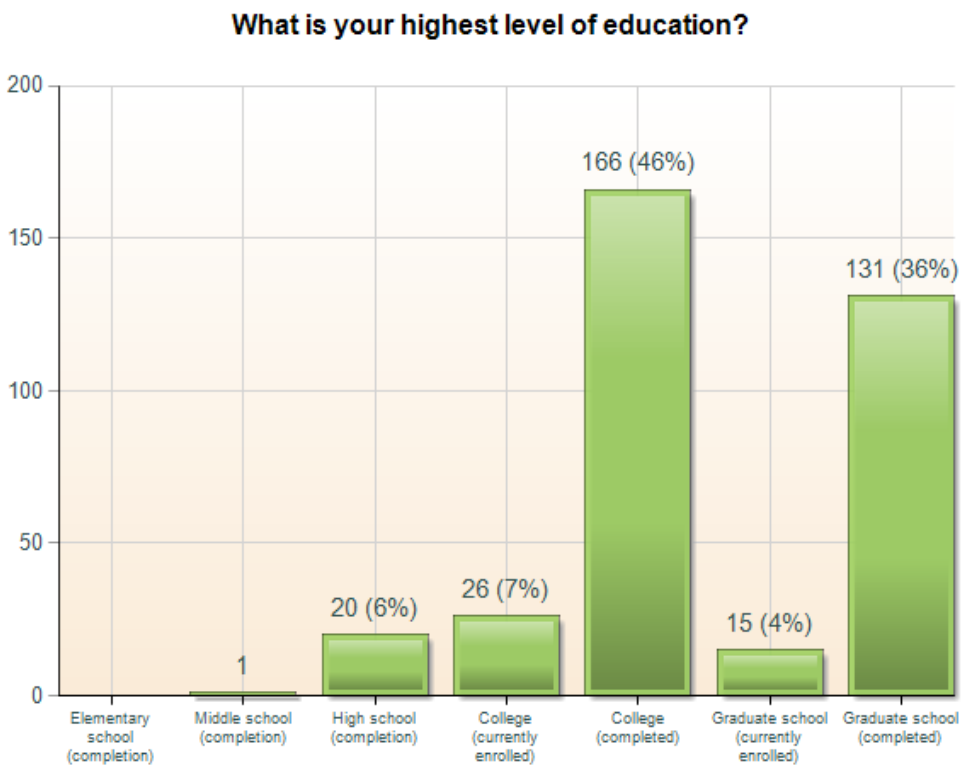

DISCOVER NIKKEI SURVEY: DEMOGRAPHICS

English Survey Respondents:

Japanese descent: (363 respondents)

Mixed Japanese descent: (358 respondents)

Sex/Gender: (360 respondents)

Age: (361 respondents)

Generation: (357 respondents)

**Sample answers from the “other” category included: 1) different generations on mother and father’s side (i.e. yonsei on my mother’s and sansei on my father’s side) 2) Shin Nisei 3) Kibei 4) Hapa

Education Level: (359 respondents)

Number of Times to Japan: (363 respondents)

Reasons Traveled to Japan:

**Sample answers from the “other” category included: 1) Visit Family 2) Student Exchange Program 3) Military 4) Sports 5) as a missionary