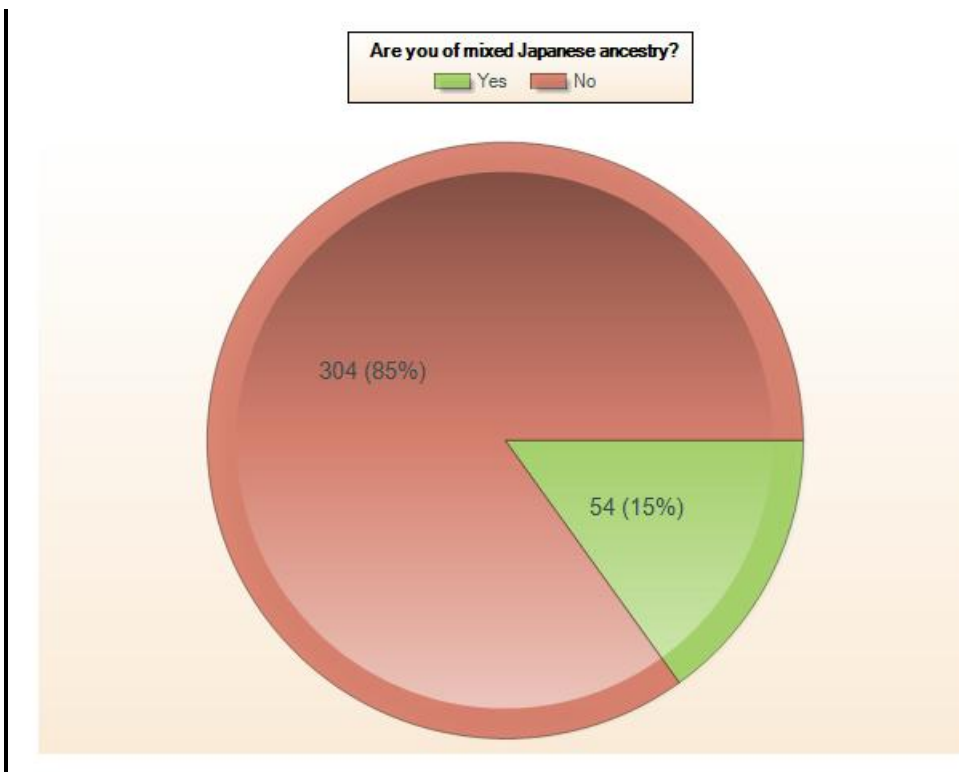

DISCOVER NIKKEI SURVEY: DEMOGRAPHICS

English Survey Respondents:

Japanese descent: (363 respondents)

Mixed Japanese descent: (358 respondents)

Sex/Gender: (360 respondents)

Age: (361 respondents)

Generation: (357 respondents)

**Sample answers from the “other” category included: 1) different generations on mother and father’s side (i.e. yonsei on my mother’s and sansei on my father’s side) 2) Shin Nisei 3) Kibei 4) Hapa

Education Level: (359 respondents)