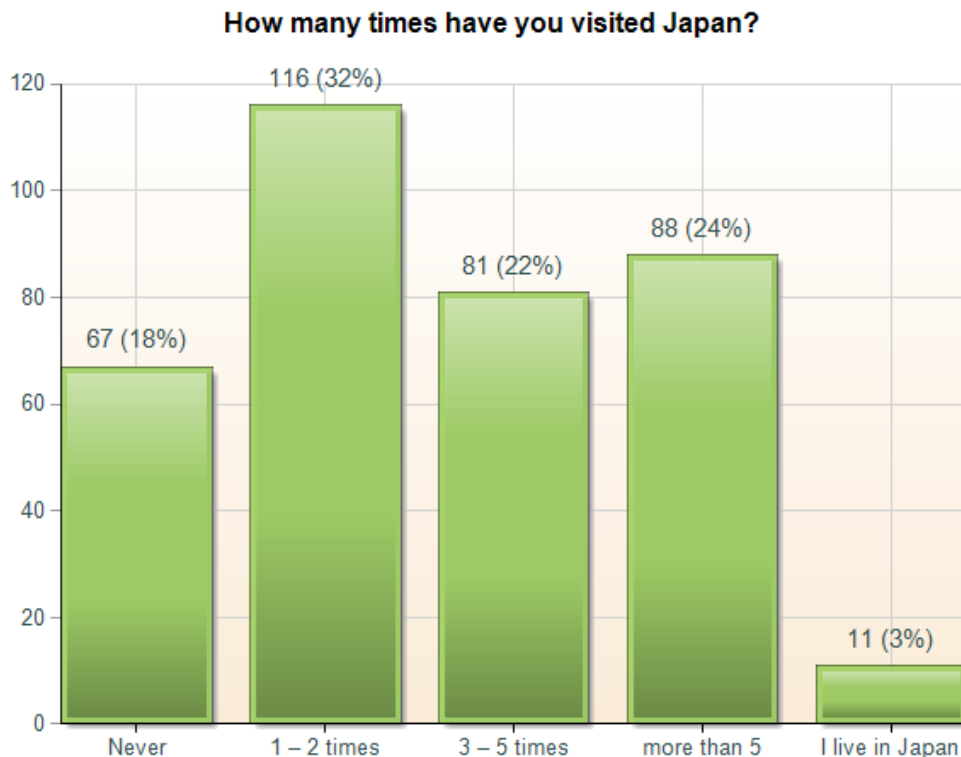

DISCOVER NIKKEI SURVEY: DEMOGRAPHICS

English Survey Respondents:

Japanese descent: (363 respondents)

Mixed Japanese descent: (358 respondents)

Sex/Gender: (360 respondents)

Age: (361 respondents)

Generation: (357 respondents)

Number of Times to Japan: (363 respondents)

Reasons Traveled to Japan:

**Sample answers from the “other” category included: 1) Visit Family 2) Student Exchange Program 3) Military 4) Sports 5) as a missionary