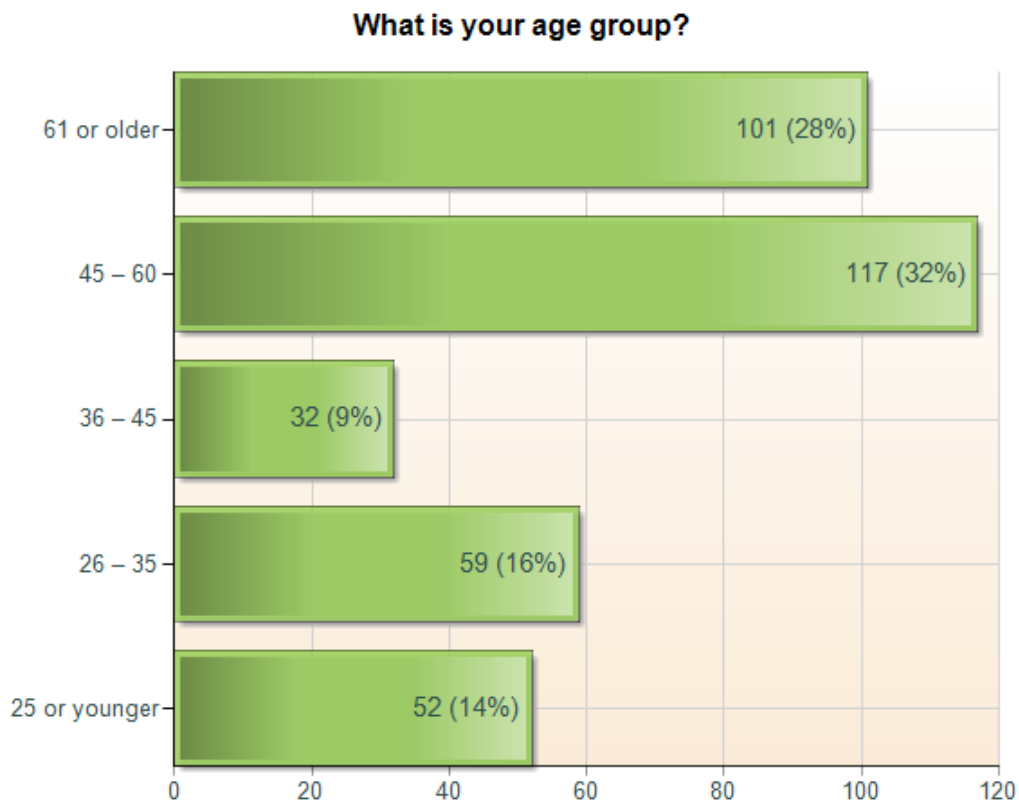

DISCOVER NIKKEI SURVEY: DEMOGRAPHICS

English Survey Respondents:

Japanese descent: (363 respondents)

Mixed Japanese descent: (358 respondents)

Sex/Gender: (360 respondents)

Age: (361 respondents)

Generation: (357 respondents)

**Sample answers from the “other” category included: 1) different generations on mother and father’s side (i.e. yonsei on my mother’s and sansei on my father’s side) 2) Shin Nisei 3) Kibei 4) Hapa

Education Level: (359 respondents)

Number of Times to Japan: (363 respondents)

Reasons Traveled to Japan:

**Sample answers from the “other” category included: 1) Visit Family 2) Student Exchange Program 3) Military 4) Sports 5) as a missionary