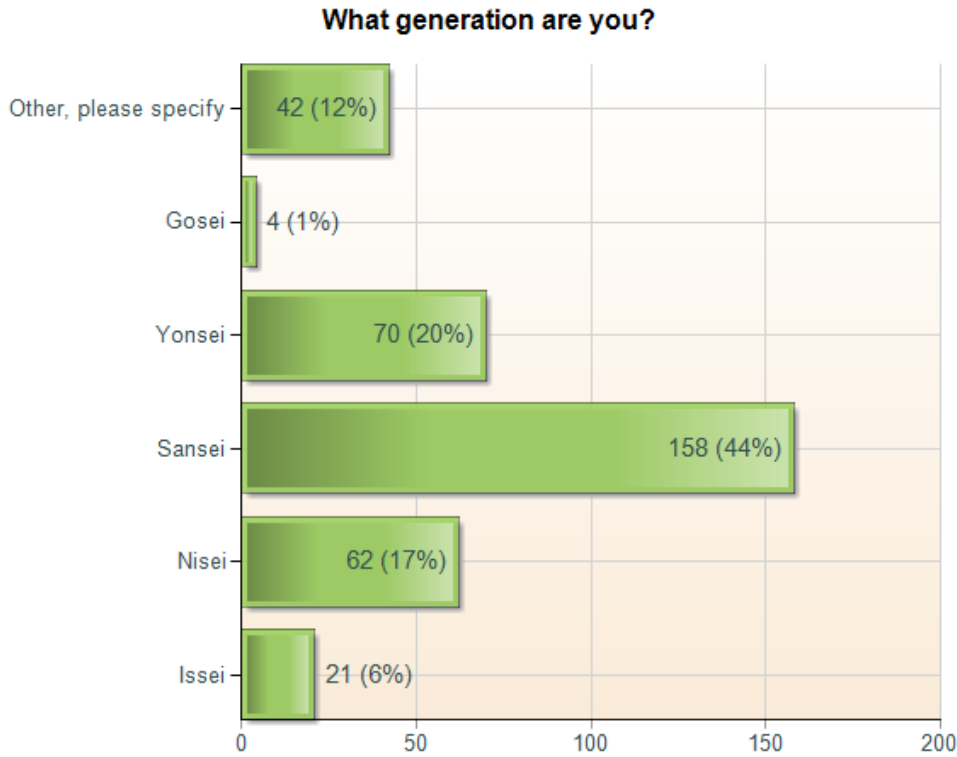

DISCOVER NIKKEI SURVEY: DEMOGRAPHICS

English Survey Respondents:

Japanese descent: (363 respondents)

Mixed Japanese descent: (358 respondents)

Sex/Gender: (360 respondents)

Age: (361 respondents)

Generation: (357 respondents)

**Sample answers from the “other” category included: 1) different generations on mother and father’s side (i.e. yonsei on my mother’s and sansei on my father’s side) 2) Shin Nisei 3) Kibei 4) Hapa

Education Level: (359 respondents)

Number of Times to Japan: (363 respondents)

Reasons Traveled to Japan:

**Sample answers from the “other” category included: 1) Visit Family 2) Student Exchange Program 3) Military 4) Sports 5) as a missionary