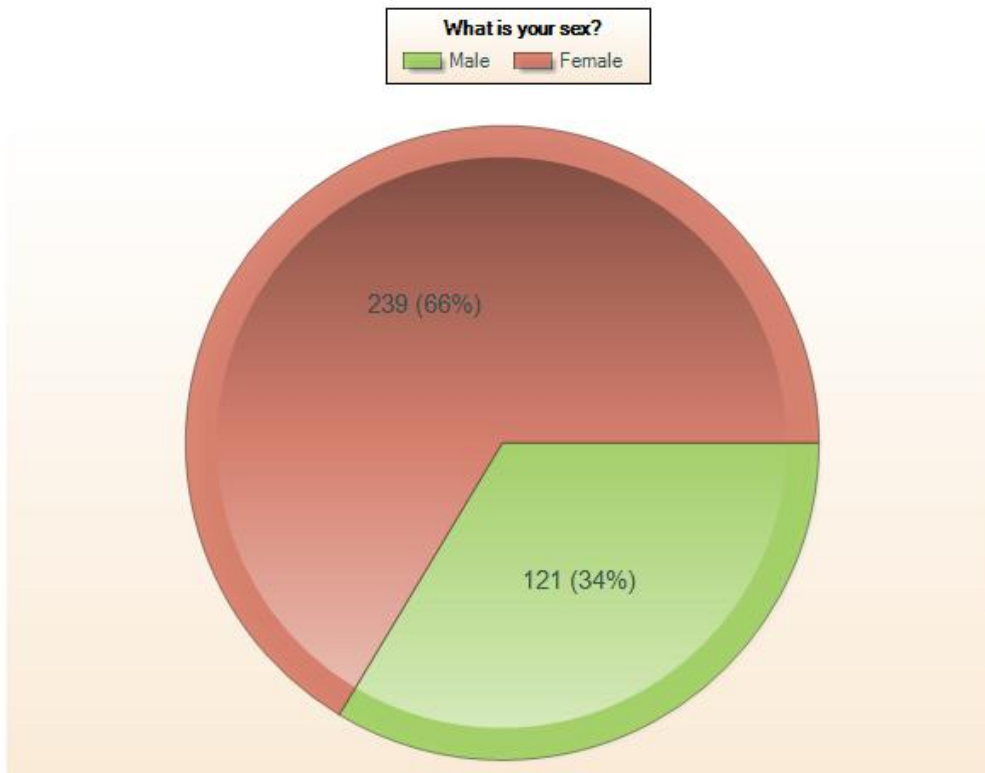

DISCOVER NIKKEI SURVEY: DEMOGRAPHICS

English Survey Respondents:

Japanese descent: (363 respondents)

Mixed Japanese descent: (358 respondents)

Sex/Gender: (360 respondents)

Age: (361 respondents)

Generation: (357 respondents)

**Sample answers from the “other” category included: 1) different generations on mother and father’s side (i.e. yonsei on my mother’s and sansei on my father’s side) 2) Shin Nisei 3) Kibei 4) Hapa

Education Level: (359 respondents)

Number of Times to Japan: (363 respondents)

Reasons Traveled to Japan:

**Sample answers from the “other” category included: 1) Visit Family 2) Student Exchange Program 3) Military 4) Sports 5) as a missionary