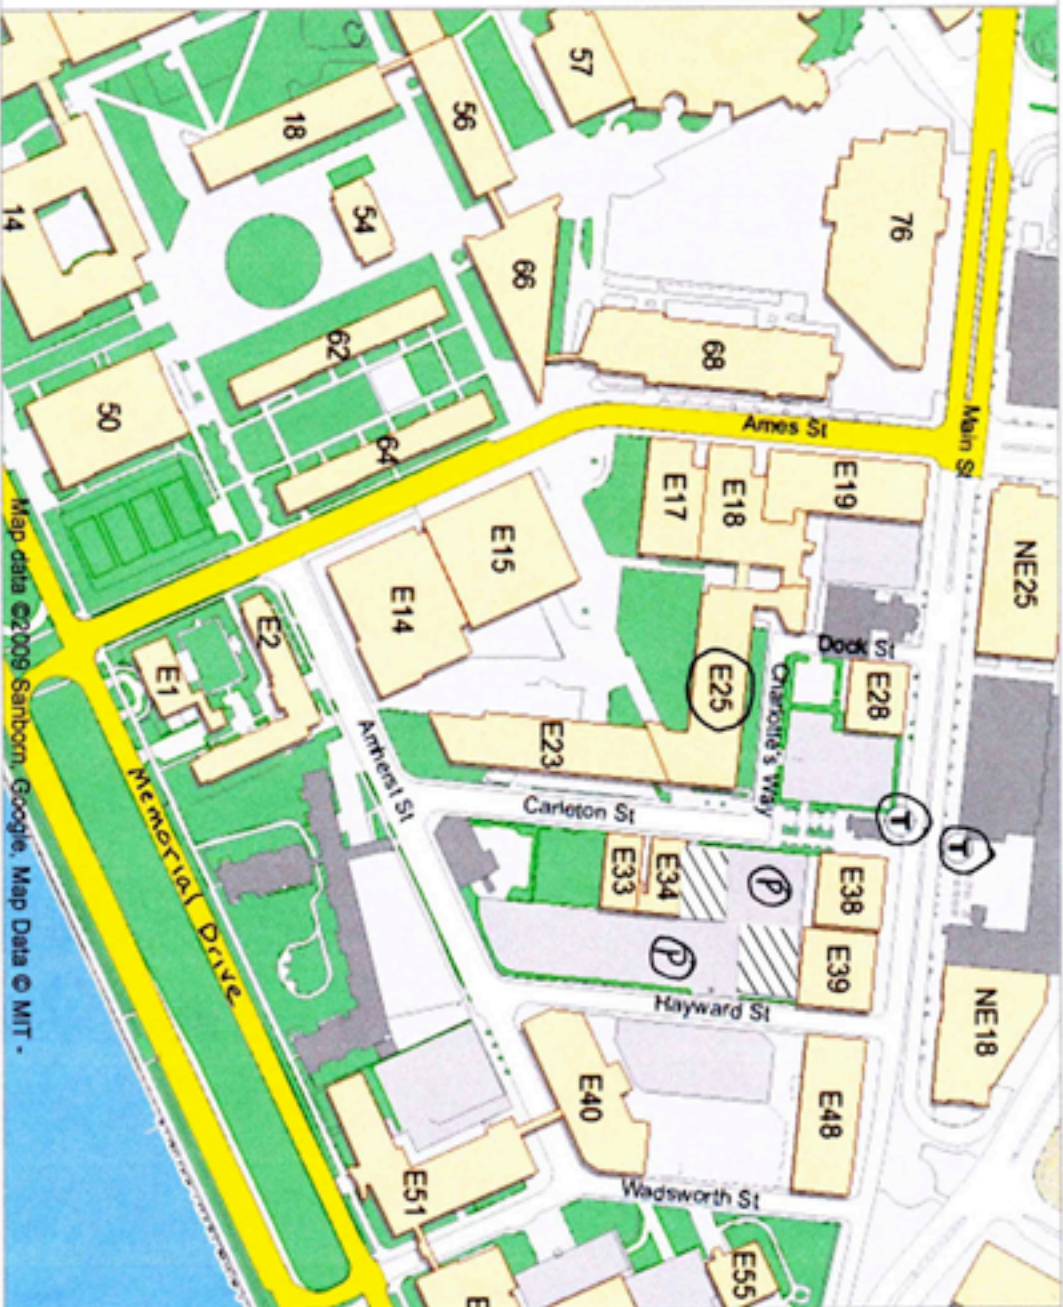

Welcome to the MIT Campus Map

Remembering Internment:

The Images and Words of

Miné Okubo &

Michi Nishiura Weglyn

Saturday, February 20, 2010

From 3 to 5 pm

LOCATION:

MIT Building E25

Room 117

PUBLIC TRANSPORTATION:

Take the Red Line to the Kendall-MIT stop. A short walk to the building.

PARKING:

Free parking available in the MIT Hayward St. Lot, see map. Do not park in the striped areas of the parking lot marked on the map.

INTERNET ACCESS TO MAP:

Go to <http://whereis.mit.edu/>

massachusetts institute of technology • 77 massachusetts avenue • cambridge, ma 02139 • 617-253-1000

Map data ©2009 Sanborn, Google, Map Data © MIT.